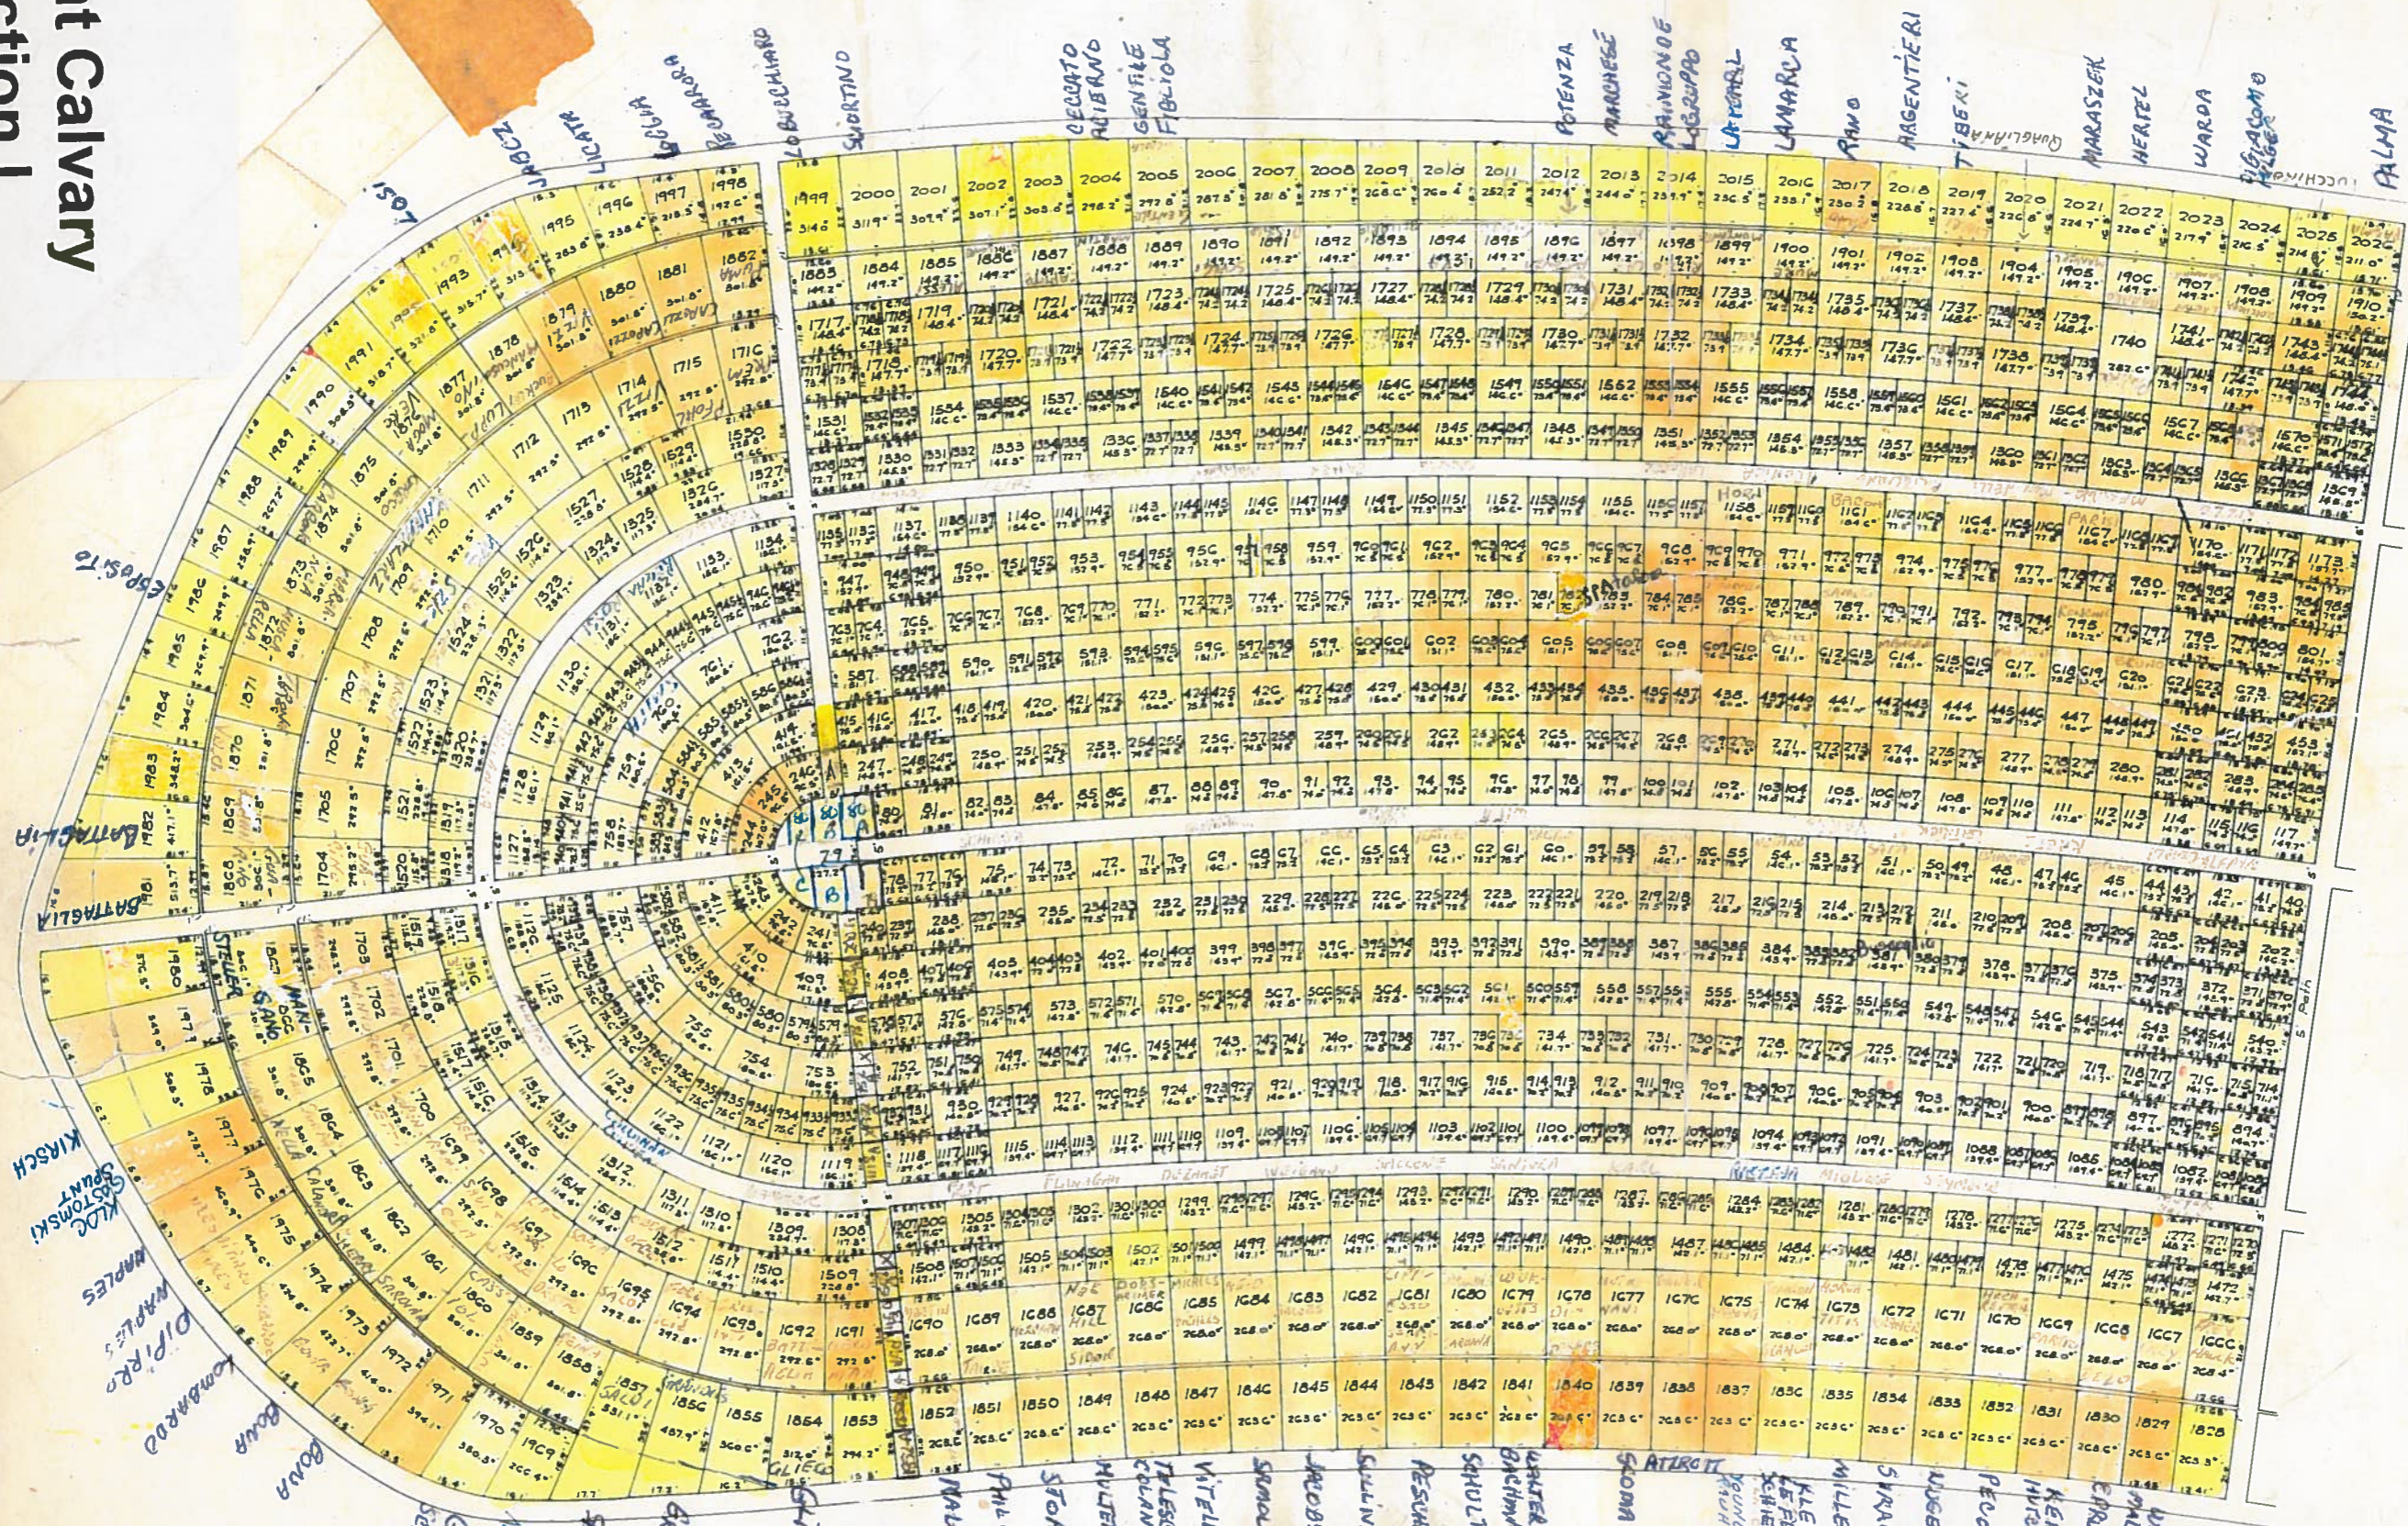

Mount Calvary  
Section I  
West Half

**SECTION I**  
(WESTERN HALF)

MT. CALVARY CEMETERY  
CHEEKTOWAGA, N.Y.

TOTAL AREAS OF SECTION I  
292,802.9 Sq. Ft. Lot Area  
34,831.2 Sq. Ft. Path Area  
327,634.1 Sq. Ft. Total

WESTERN HALF  
145,442.2 Sq. Ft. Lot Area  
17,502.1 Sq. Ft. Path Area  
162,944.3 Sq. Ft. Total

ADDITIONS 9134  
31'-3" x 9'-0"  
79-79A-30A-30B  
= 6' x 6' - 11'-0"

79B-80C Revised 7/24/60  
= 6' x 6' x  
Oct. 28, 1949  
Francis F. Schu  
Land Surveyor  
9'-0"