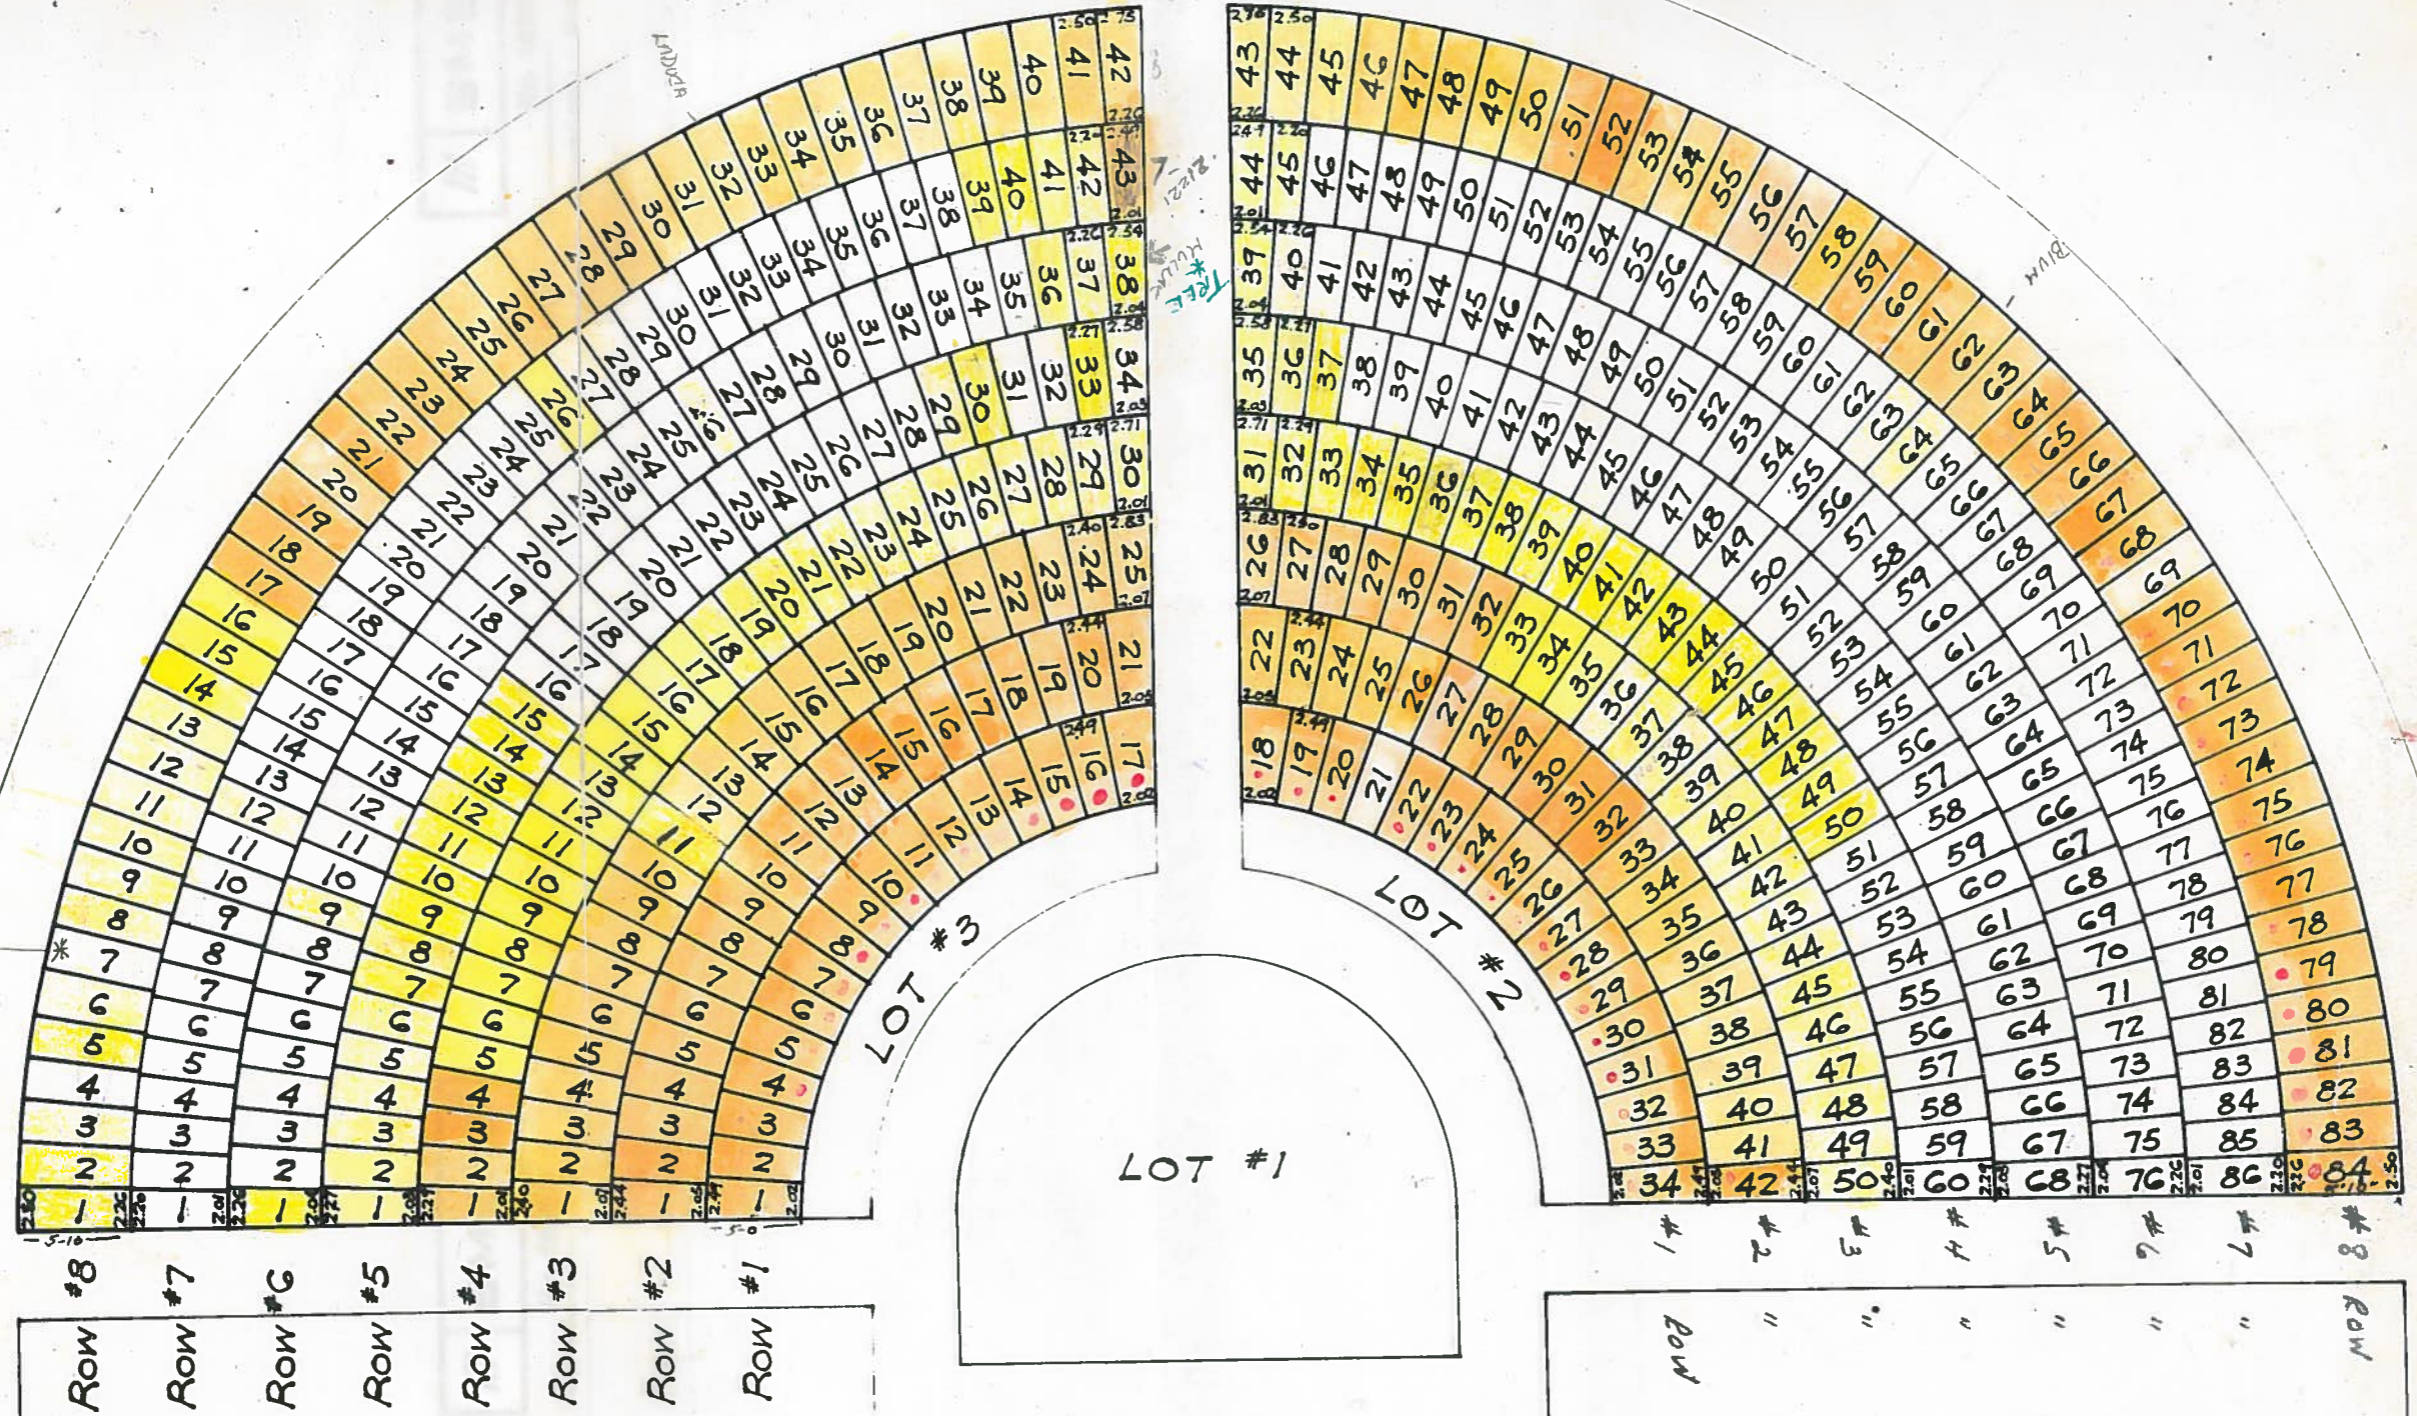

Scale 1" = 10'

Mount Calvary
Section J

* INFANT GRAVE ONLY 7-15-03

GRAVE AREAS

Row 1 - 12.4° (Exception	*17 & *18 - 14.2°)
Row 2 - 12.4° (*21 & *22 - 13.6°)
Row 3 - 12.3° (*25 & *26 - 13.5°)
Row 4 - 11.8° (*30 & *31 - 13.0°)
Row 5 - 11.8° (*34 & *35 - 12.7°)
Row 6 - 11.8° (*38 & *39 - 12.6°)
Row 7 - 11.6° (*43 & *44 - 12.4°)

CHILDREN'S PLOT
 LOTS #1, #2 & #3 - SECTION J
 MT. CALVARY CEMETERY
 CHEEKTOWAGA, N.Y.