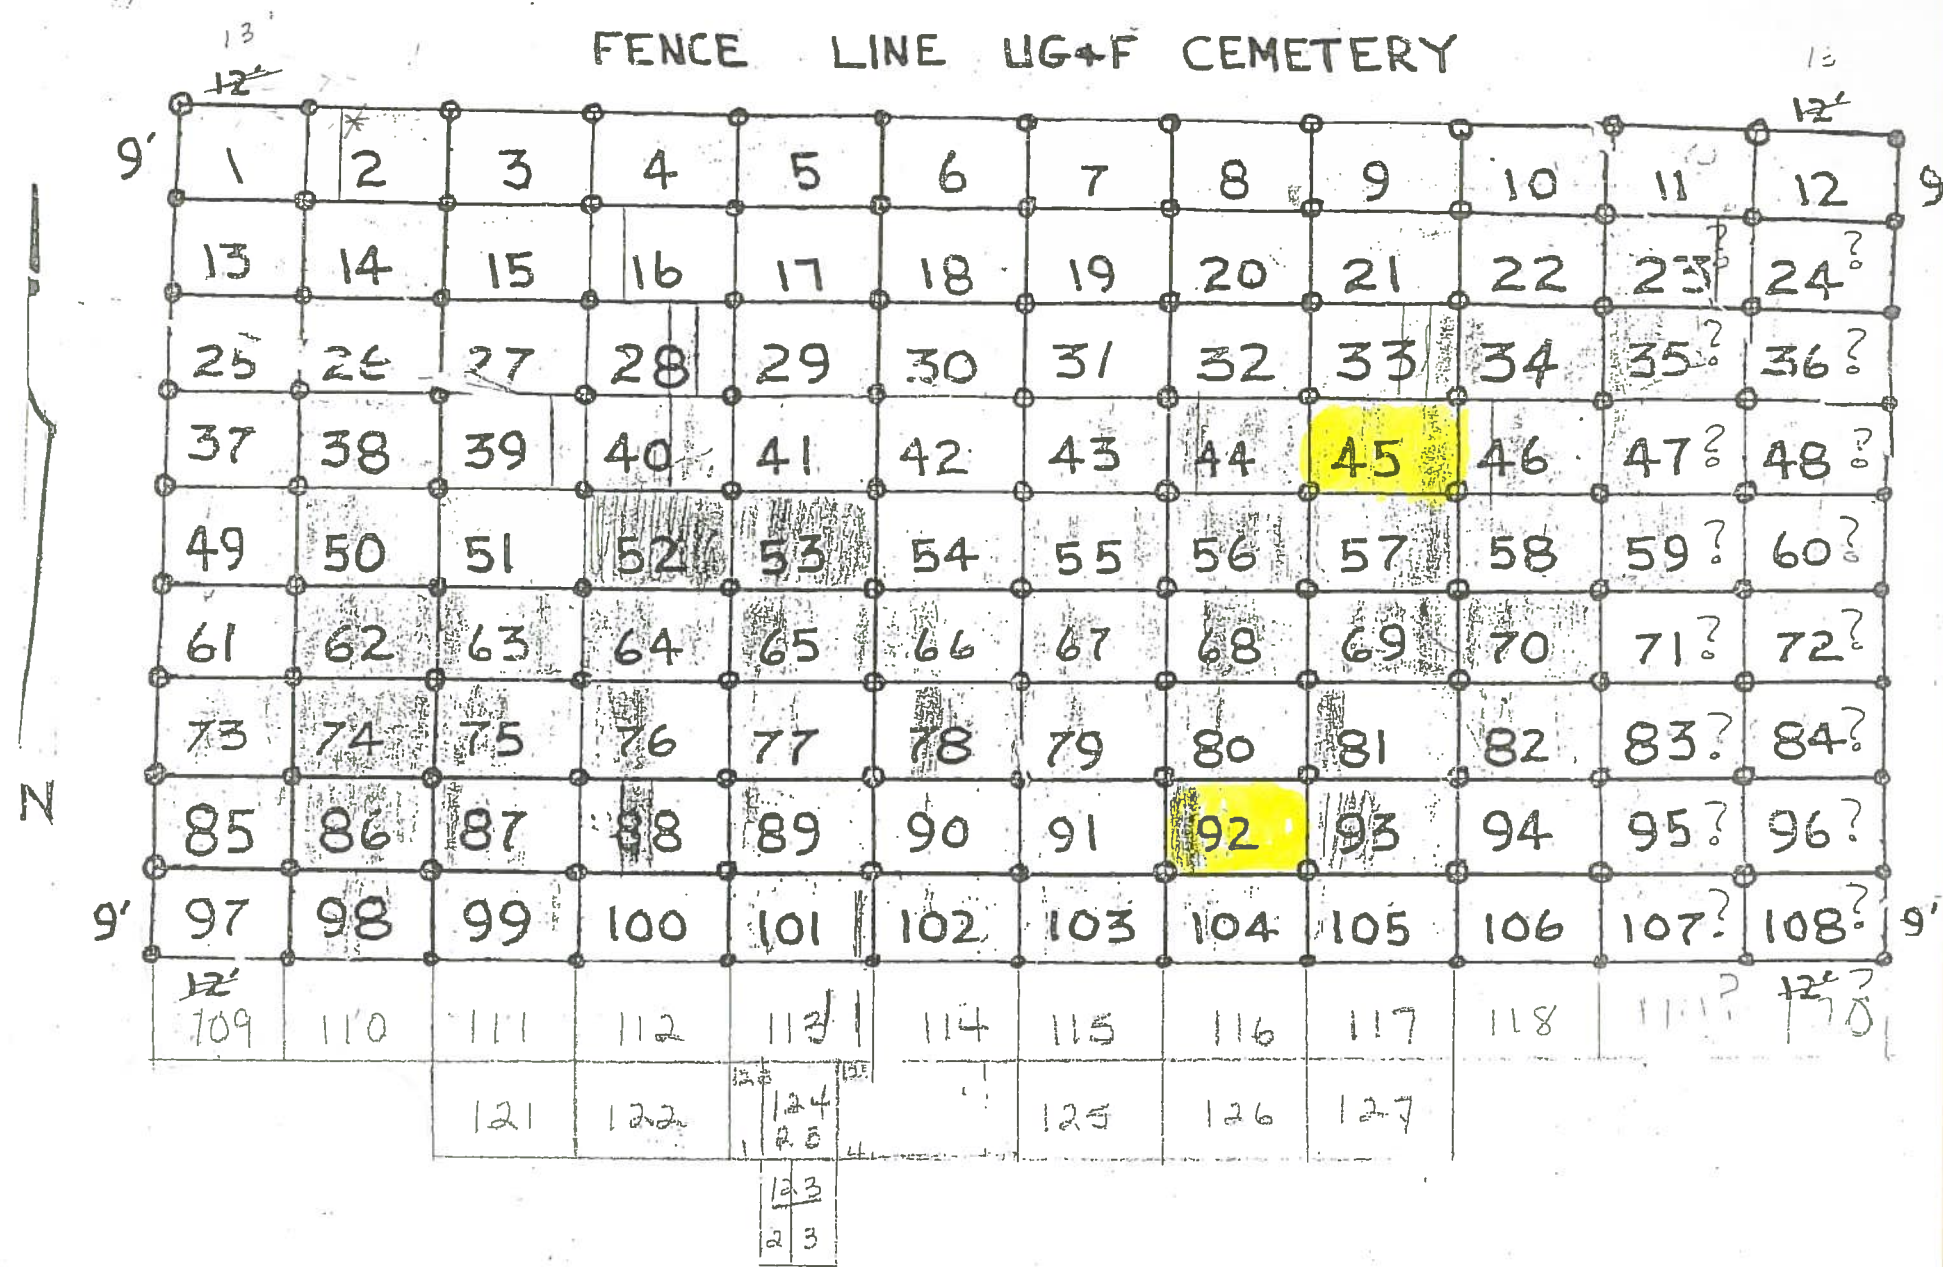

RIDGE LAWN CEMETERY SECTION "K"

9/8/4

FENCE LINE UG+F CEMETERY

NO Availability - all sold

RIDGE LAWN CEMETERY
SECTION K